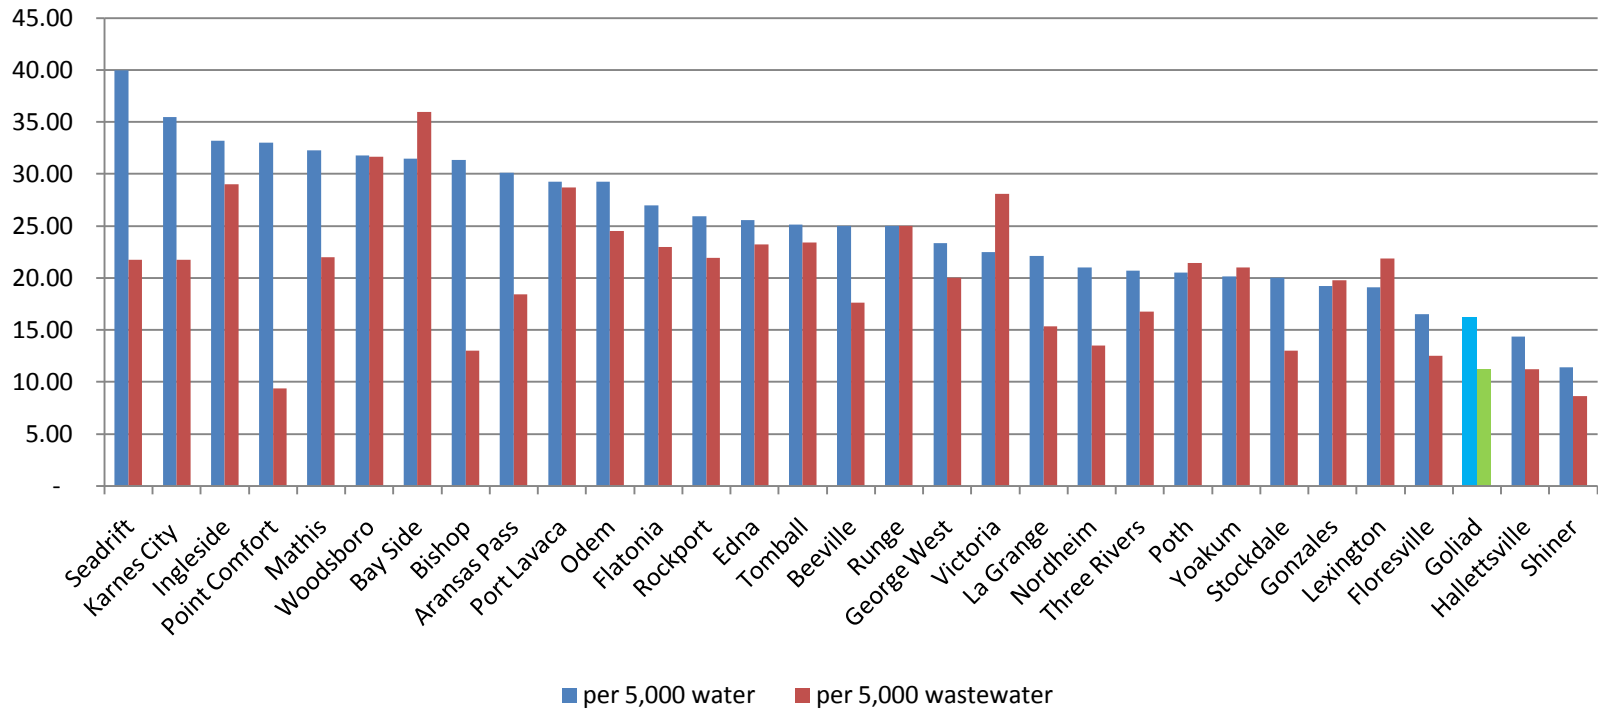

WATER/WASTEWATER RATES COMPARISON

Water & Wastewater Comparison at 5,000 Gallons

Water & Wastewater Comparison at 10,000 Gallons